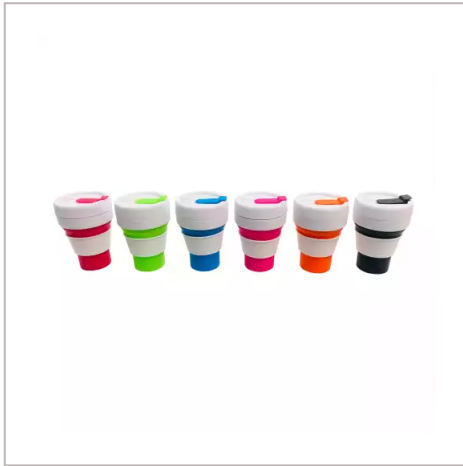

## Collapsible Cup

THE COLLAPSIBLE CUP IS THE ALTERNATIVE FOR A DISPOSABLE CUP FOR USE AT HOME, AT WORK OR ON THE GO! A BRANDABLE GRIP IS SUPPLIED AS STANDARD MEANING THAT YOU CAN USE THE COLLAPSIBLE CUP FOR BOTH HOT AND COLD DRINKS. SIMPLE USE, COLLAPSE AND STORE AWAY FOR FUTURE USE.

BRANDING METHOD	Printed
MATERIAL	Silicone + PP
COLOURS	Orange, Blue, Black, Red, Green & Pink with White Lid & Grip
SIZE	12.5cm in Height (5cm when Folded)
CAPACITY	355ml
PRINT AREA	30mm x 30mm on Grip
UNIT WEIGHT	0.14kg
MOQ	100
PACKING	Poly Bagged
CARTON QUANTITY	100pcs
CARTON WEIGHT	14kg
CARTON DIMENSIONS	45x40x35cm
ARTWORK	Required in any vectorised file format
PRODUCTION PROOF	Visuals supplied within 24 hours
PRE PRODUCTION SAMPLE	Approx 2 weeks from artwork approval
BULK TURNAROUND	Approx 3-5 weeks from artwork approval
COMMODITY CODE	3924100000
COUNTRY OF MANUFACTURE	China