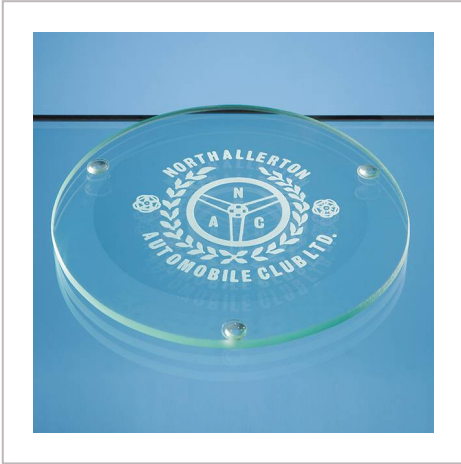

Jade Glass Round Coaster

10CM JADE GLASS ROUND COASTER

METHOD	Engraved
PRINT AREA	65mm Dia
MATERIAL	Glass
COLOURS	Jade
SIZE	H5, D100
AWARD PACKAGING	White Skillet Boxes
WEIGHT	1.3KG
MOQ	1
CARTON QUANTITY	15
CARTON WEIGHT	20KG
CARTON DIMENSIONS	61cm x 46cm x 46cm